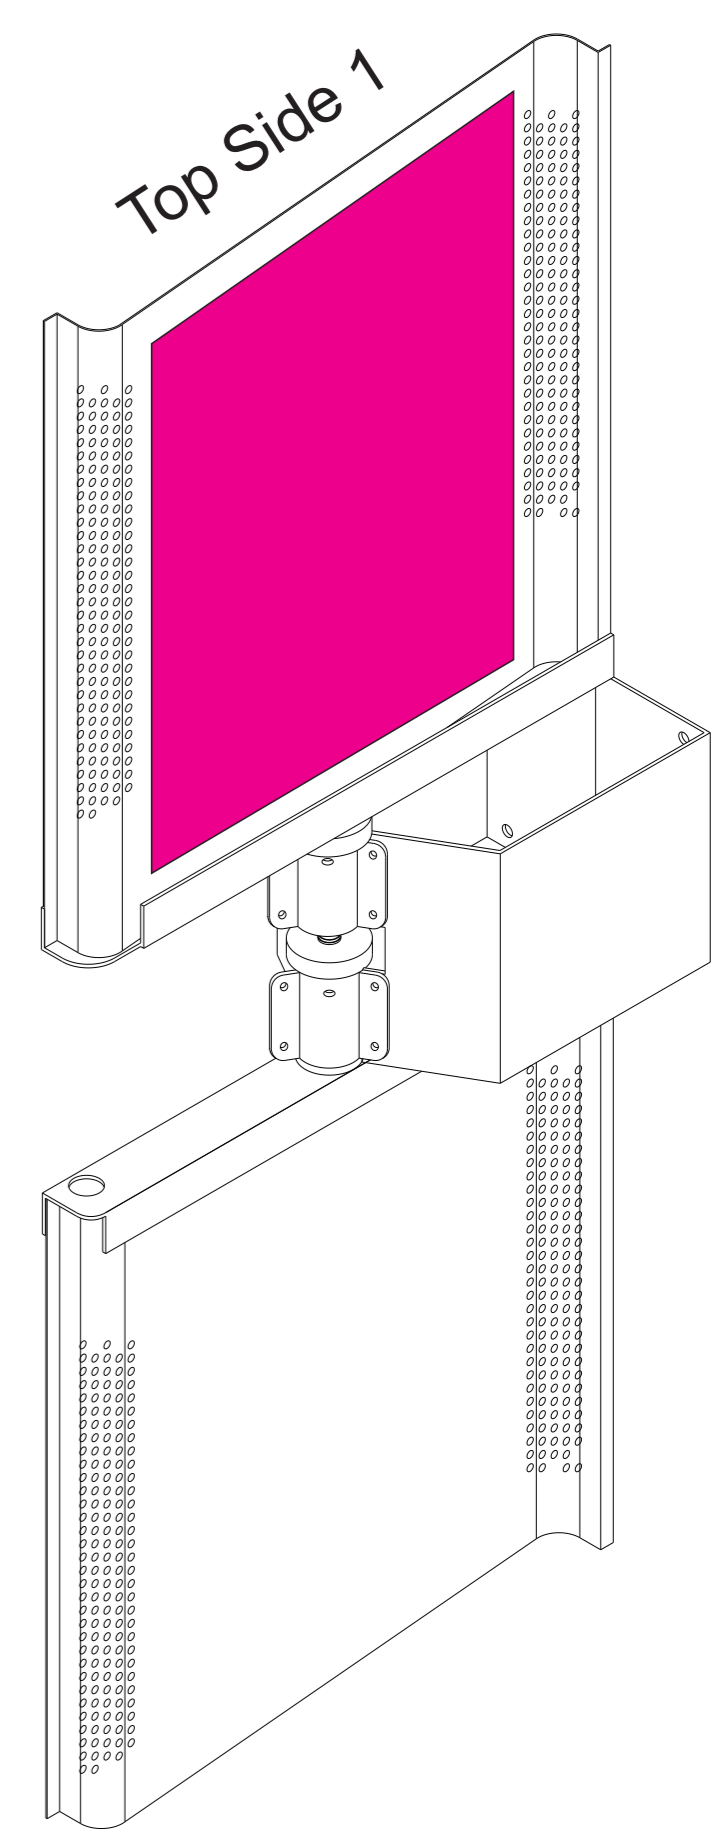

Product:	Scale:	Instruction:	Notes for Setup:
Wind Spinner (Double Sided) : Set of 4 Sides : 500 x 500mm Material = Vinyl	1:1	<div style="display: flex; flex-direction: column; gap: 5px;"> <div> Bleed (<i>Supplied Artwork Size</i>)</div> <div> Finished Product Size (Guide)</div> <div> Safe Working Area (Guide)</div> </div>	<ul style="list-style-type: none"> - PAGE 1 OF 4 - Remove all annotations and guidelines before supplying artwork.

400,00 mm

500,00 mm

Product:	Scale:	Instruction:	Notes for Setup:
Wind Spinner (Double Sided) : Set of 4 Sides : 500 x 500mm Material = Vinyl	1:1	<div style="display: flex; flex-direction: column; gap: 5px;"> <div> Bleed (<i>Supplied Artwork Size</i>)</div> <div> Finished Product Size (Guide)</div> <div> Safe Working Area (Guide)</div> </div>	<ul style="list-style-type: none"> - PAGE 2 OF 4 - Remove all annotations and guidelines before supplying artwork.

400,00 mm

500,00 mm

Product:	Scale:	Instruction:	Notes for Setup:
Wind Spinner (Double Sided) : Set of 4 Sides : 500 x 500mm Material = Vinyl	1:1	<div style="display: flex; flex-direction: column; gap: 5px;"> <div> Bleed (<i>Supplied Artwork Size</i>)</div> <div> Finished Product Size (Guide)</div> <div> Safe Working Area (Guide)</div> </div>	<ul style="list-style-type: none"> - PAGE 3 OF 4 - Remove all annotations and guidelines before supplying artwork.
 <p style="font-size: 24px; font-weight: bold; color: blue; margin-top: 20px;">400,00 mm</p> <p style="font-size: 24px; font-weight: bold; color: blue; margin-top: 20px;">500,00 mm</p>			 <p style="font-size: 18px; font-weight: bold; color: blue; margin-top: 20px;">Bottom Side 1</p>