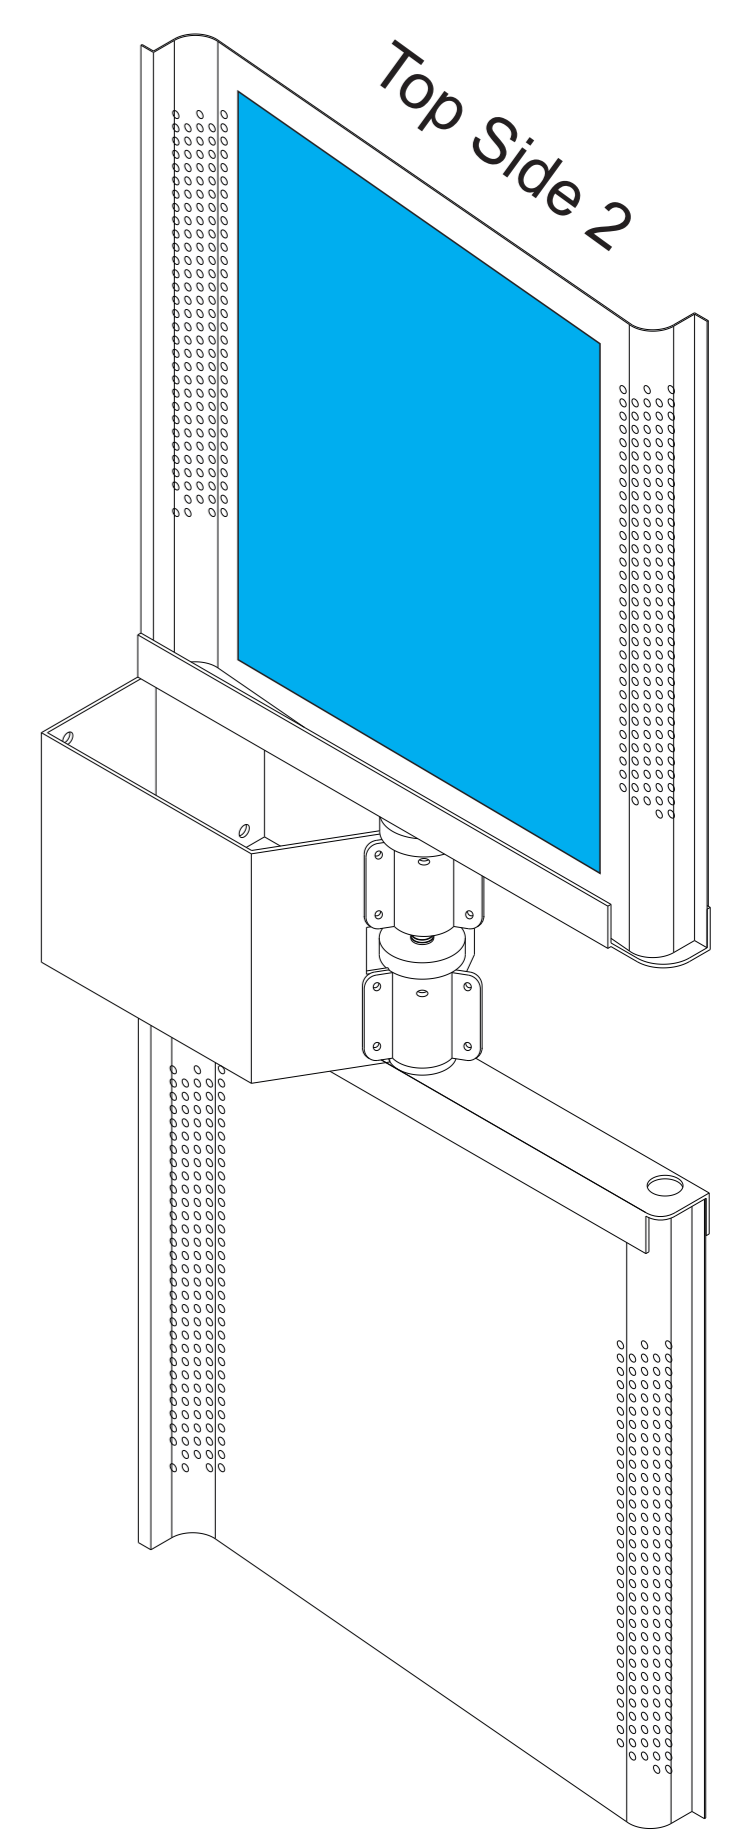

Product:	Scale:	Instruction:	Notes for Setup:
Wind Spinner (Double Sided) : Set of 4 Sides : 500 x 500mm Material = Vinyl	1:1	 Bleed (<i>Supplied Artwork Size</i>) Finished Product Size (Guide) Safe Working Area (Guide)	- PAGE 2 OF 4 - Remove all annotations and guidelines before supplying artwork.

400,00 mm

500,00 mm